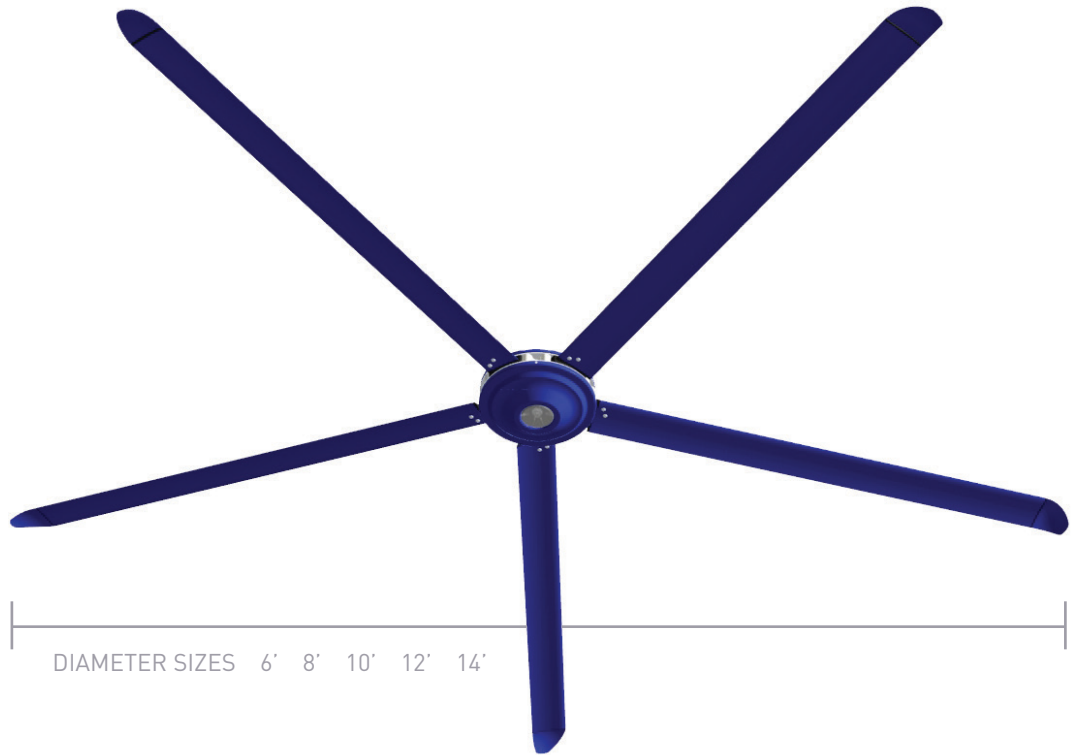

C-Class—by Entrematic Fans—is designed to provide a sleek and stylish design, various color configurations to complement virtually any environment, a low sound dBA level that’s so quiet it’s like the fan’s not even there, and performance far superior to its competitors. C-Class means wireless control which gives you the ability to mount the control where you want it. With its adaptable and configurable color design options, C-Class is a fan that truly caters to your unique environment.

KEY FEATURES

- **Wireless Controls**
- **Reverse Capability**
- **Fire Shut Down Integration**
- **Gearless Direct Drive Motor**
- **Less Than 35 dBA***

STANDARD WIRELESS REMOTE

CONTROL OPTIONS:
Multi Fan Control
BACnet (BMS)
Modbus (BMS)

STANDARD AVAILABLE COLORS RAL powder coat colors. Custom colors and combinations are available.

ENTRE/MATIC

Entrematic
1612 Hutton Dr.
Suite 140, Dallas, TX 75006
866.696.2464
www.entrematicfans.com

Entrematic products may be the subject of one or more U.S. and/or foreign, issued and/or pending, design and/or utility patents.

©Entrematic Group AB 2015. All rights reserved.
Printed in USA Form #ECB-C_Class-1115