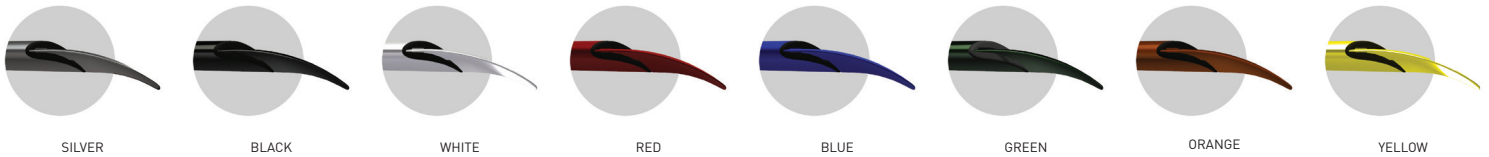

STANDARD AVAILABLE COLORS RAL powder coat colors. Custom colors and combinations are available.

Standard Silver color combination

ENTRE/MATIC

Entrematic
1612 Hutton Dr.
Suite 140, Dallas, TX 75006
866.696.2464
www.entrematicfans.com

Entrematic products may be the subject of one or more U.S. and/or foreign, issued and/or pending, design and/or utility patents.

©Entrematic Group AB 2015. All rights reserved.
Printed in USA Form #ECB-C_Class-1115