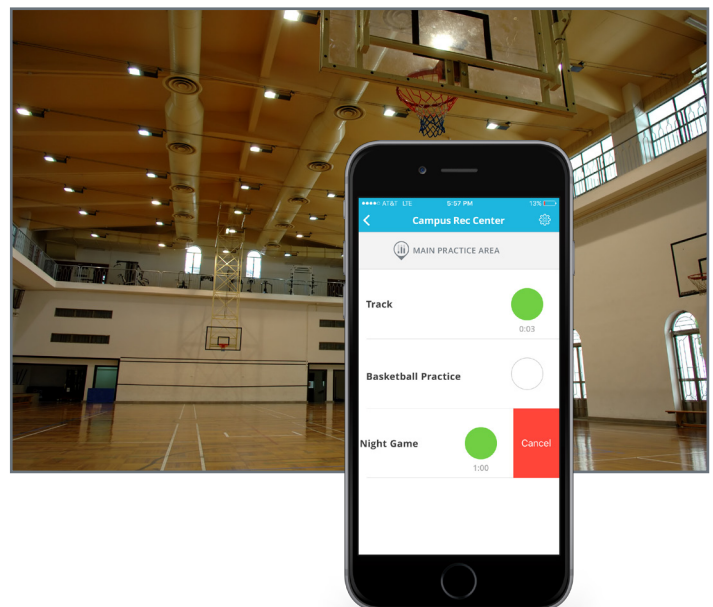

LightRules® Mobile

Take control of your lighting system.
Anytime. Anywhere.

Simple

LightRules Mobile features intuitive screens and controls, enabling easier, faster activation of facility lighting profiles from a mobile phone or tablet. Maintenance? Inspection? Unscheduled event? No problem.

Convenient

Adjust light levels from anywhere using a mobile device to optimize lighting conditions for productivity, comfort or safety, as unique facility needs arise.

Adaptable

Integrate LightRules Mobile across a variety of applications and environments, including commercial and industrial buildings, sporting arenas, office buildings, and more.

Controlled

Define access for desired users within specified areas in a facility using controlled profiles and role-based permissions.

REQUIREMENTS:

- Available on iOS and Android devices
- LightRules Appliance running LightRules 2.12 or later
- Active subscription to the LightRules® Software Maintenance & Support plan