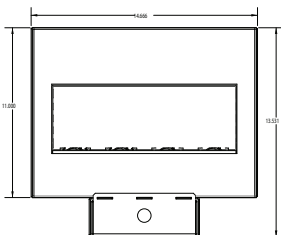

*For additional custom options, call your sales representative for details.

L 13.531 in
H 6.764 in
W 14.666 in
14.8 lbs

energybank. Wall Pack LED

STANDARD SPECIFICATIONS:

		WP60	WP80
spec		details	
electrical	power consumption	60W	80W
	input voltage	120-277V	
	surge suppression	integrated transient voltage protection	
	power supply	hardwire	
	motion	no motion or motion sensor	
general performance	color temperature	5000K	
	CRI	>80	
	lifetime	100,000 hours	
	dimensions (L"xH"xW")	13.531" L 6.764" H 14.666" W	
physical	weight	14.18 lbs	
	housing	galvanneal	
	finish	automotive grade exterior finish colors: Black, Bronze, White, Gray	
	optics	clear glass Type III forward-throw optic	
	mounting	standard wall bracket	
	operating temperature	-40° C to 55° C	
	certification	constructed of FCC & UL listed and/or recognized components dark-sky compliant	
application	environment	built to UL Wet Rated standards	
	warranty	5 year	
DLC	agency reference number	WP60-UNCG-HMxx WP60-UNCG-MRxx	WP80-UNCG-HMxx WP80-UNCG-MRxx