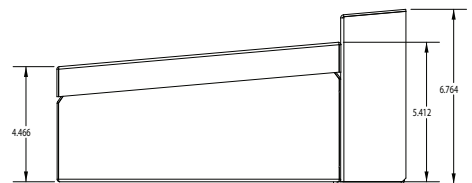

Lead times will vary depending on options selected. Consult your sales representative.

EXAMPLE: WP80-UNCG-HMGR-MS-SB

STANDARD IN YELLOW	additional charges may apply to non-standard options	WP	CG			SB			
		Application	Wattage	Voltage	Optics Lens	Reflector <i>Hammertone is standard</i>	Fixture Color	Motion Sensor	Mounting
		WP: wall pack	60: 60 watt nominal 80: 80 watt nominal	UN: 120-277V 48: 480V	CG: clear glass	HM: hammertone Miro: miro	BL: black WH: white BZ: bronze GR: gray	MSX: no sensor MSC: motion sensor	SB: standard wall bracket

*For additional custom options, call your sales representative for details.

L 13.531 in
H 6.764 in
W 14.666 in
14.8 lbs

energybank. Wall Pack LED

STANDARD SPECIFICATIONS:

		WP60	WP80
spec		details	
electrical	power consumption	60W	80W
	input voltage	120-277V	
	surge suppression	integrated transient voltage protection	
	power supply	hardwire	
	motion	no motion or motion sensor	
general performance	color temperature	5000K	
	CRI	>80	
	lifetime	100,000 hours	
	dimensions (L"xH"xW")	13.531" L 6.764" H 14.666" W	
physical	weight	14.18 lbs	
	housing	galvanneal	
	finish	automotive grade exterior finish colors: Black, Bronze, White, Gray	
	optics	clear glass Type III forward-throw optic	
	mounting	standard wall bracket	
	operating temperature	-40° C to 55° C	
	certification	constructed of FCC & UL listed and/or recognized components dark-sky compliant	
application	environment	built to UL Wet Rated standards	
	warranty	5 year	
DLC	agency reference number	WP60-UNCG-HMxx WP60-UNCG-MRxx	WP80-UNCG-HMxx WP80-UNCG-MRxx