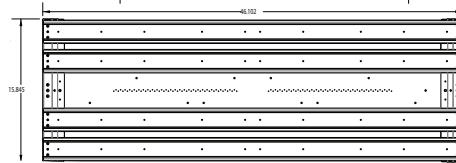

# LightSource™ Series iFrame

**1  
ARRAY**

L 46.102 in  
H 3.068 in  
W 9.190 in  
4.15 lbs

**2  
ARRAY**

L 46.102 in  
H 3.068 in  
W 9.190 in  
6.10 lbs

**3  
ARRAY**

L 46.102 in  
H 3.068 in  
W 9.190 in  
7.9lbs

**4  
ARRAY**

L 46.102 in  
H 3.030 in  
W 15.845 in  
10.4 lbs

**5  
ARRAY**

L 46.102 in  
H 3.030 in  
W 15.845 in  
12.25 lbs

**6  
ARRAY**

L 46.102 in  
H 3.030 in  
W 24.00 in  
17.5 lbs

**2  
ARRAY**

**3  
ARRAY**