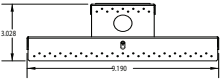

# LightSource™ Series iFrame

**1  
ARRAY**

L 46.102 in  
H 3.068 in  
W 9.190 in  
4.15 lbs

**2  
ARRAY**

L 46.102 in  
H 3.068 in  
W 9.190 in  
6.10 lbs

**3  
ARRAY**

L 46.102 in  
H 3.068 in  
W 9.190 in  
7.9lbs