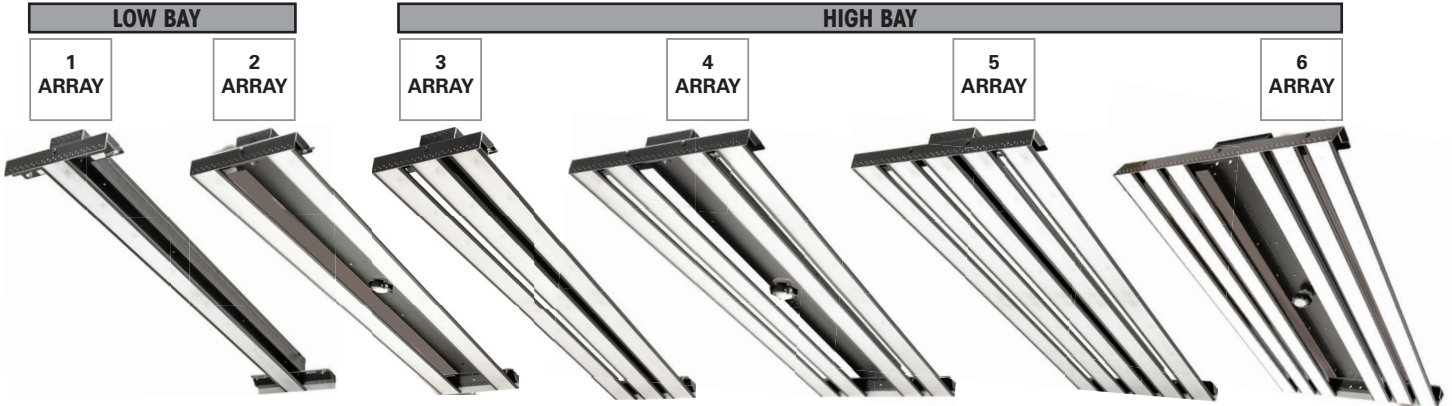

# energybank. LightSource™ Series iFrame

Date:	
Type:	
Firm:	
Project:	

The LightSource Series from energybank is designed to quickly and easily replace existing High-intensity Discharge, T8 and T5 fluorescent fixtures in both low bay and high bay applications. LightSource fixtures incorporate patent-pending features that deliver more footcandles with less energy input. Change out an existing fluorescent fixture in under five minutes.

Constructed of 98% pure 3105 aluminum with a durable, proprietary composite polyester exterior finish. Black is standard for optimal thermal transfer. With a 100,000 hour life expectancy, it will be 32 years before your next maintenance event (based on 10 hours per day and 6 days per week).