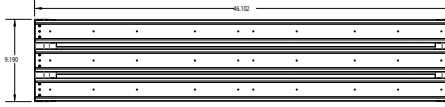

# LightSource™ Series iFrame

**1  
ARRAY**

L 46.102 in  
H 3.068 in  
W 9.190 in  
4.15 lbs

**2  
ARRAY**

L 46.102 in  
H 3.068 in  
W 9.190 in  
6.10 lbs

**3  
ARRAY**

L 46.102 in  
H 3.068 in  
W 9.190 in  
7.9lbs