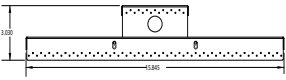

L 46.102 in
H 3.030 in
W 15.845 in
10.4 lbs

**5
ARRAY**