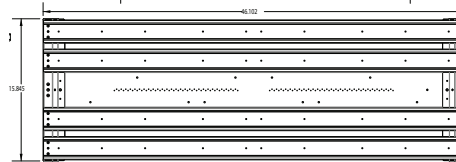

# LightSource™ Series iFrame

**1  
ARRAY**

L 46.102 in  
H 3.068 in  
W 9.190 in  
4.15 lbs

**2  
ARRAY**

L 46.102 in  
H 3.068 in  
W 9.190 in  
6.10 lbs

**3  
ARRAY**

L 46.102 in  
H 3.068 in  
W 9.190 in  
7.9lbs

**4  
ARRAY**

L 46.102 in  
H 3.030 in  
W 15.845 in  
10.4 lbs

**5  
ARRAY**

L 46.102 in  
H 3.030 in  
W 15.845 in  
12.25 lbs

**6  
ARRAY**

L 46.102 in  
H 3.030 in  
W 24.00 in  
17.5 lbs

**2  
ARRAY**

**3  
ARRAY**