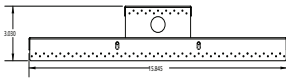

L 46.102 in
H 3.068 in
W 9.190 in
7.9lbs

**4
ARRAY**